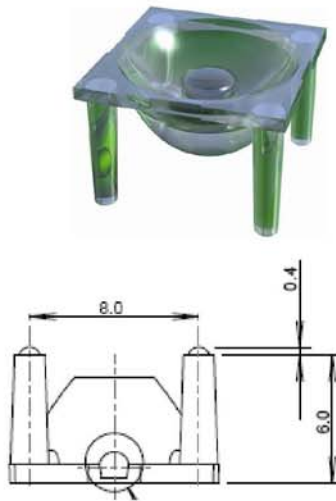

LUXEON® REBEL 10mm range

Part No.	Description	White			Neutral White			Red/Amber			Green			Blue		
		FWHM*	EFF	Cd/lm	FWHM*	EFF	Cd/lm	FWHM*	EFF	Cd/lm	FWHM*	EFF	Cd/lm	FWHM*	EFF	Cd/lm
10412	Plain medium Flat front	18.4	89.6%	6.5	17.8	84%	7.9	16.4	82%	6.3	18.6	84%	7	16.8	84%	6.3
10417	Plain medium Lens front	17.7	84.5%	6.9	18.25	86%	7.4	16.6	84.3%	7.33	18.1	83.4%	6.61	19	86%	5
10413	Frosted medium	21.8	84.6%	4.5	23.2	83%	5.0	21.4	85%	4.2	23.3	81%	5.5	21.9	80%	5.7
10414	Frosted Wide	39.2	78%	1.35	41.4	77%	1.43	40.3	75.8%	1.4	43.7	75.8%	1.2	44.8	79%	1.18
10415	Elliptical	46X19	84.3%	3.1	43*19	85.5%	2.9	44*20	82.7%	2.6	44*20	82.7%	2.6	45*22	84.6%	1.62

#Full Width Half Maximum i.e. total viewing angle

PCB GLUE PAD AND ALIGNMENT HOLE LAYOUT DIMENSIONS

www.carclo-optics.com