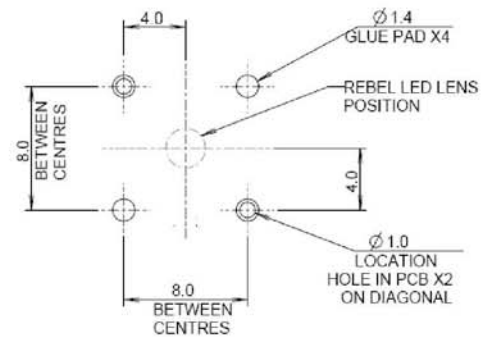

LUXEON® REBEL 10mm range

Part No.	Description	White			Neutral White			Red/Amber			Green			Blue		
		FWHM*	EFF	Cd/lm	FWHM*	EFF	Cd/lm	FWHM*	EFF	Cd/lm	FWHM*	EFF	Cd/lm	FWHM*	EFF	Cd/lm
10412	Plain medium Flat front	18.4	89.6%	6.5	17.8	84%	7.9	16.4	82%	6.3	18.6	84%	7	16.8	84%	6.3
10417	Plain medium Lens front	17.7	84.5%	6.9	18.25	86%	7.4	16.6	84.3%	7.33	18.1	83.4%	6.61	19	86%	5
10413	Frosted medium	21.8	84.6%	4.5	23.2	83%	5.0	21.4	85%	4.2	23.3	81%	5.5	21.9	80%	5.7
10414	Frosted Wide	39.2	78%	1.35	41.4	77%	1.43	40.3	75.8%	1.4	43.7	75.8%	1.2	44.8	79%	1.18
10415	Elliptical	46X19	84.3%	3.1	43*19	85.5%	2.9	44*20	82.7%	2.6	44*20	82.7%	2.6	45*22	84.6%	1.62

#Full Width Half Maximum i.e. total viewing angle

PCB GLUE PAD AND ALIGNMENT HOLE LAYOUT DIMENSIONS

www.carclo-optics.com