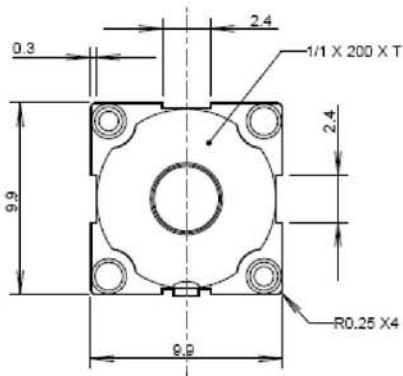

LUXEON® REBEL 10mm range

Part No.	Description	White			Neutral White			Red/Amber			Green			Blue		
		FWHM*	EFF	Cd/lm	FWHM*	EFF	Cd/lm	FWHM*	EFF	Cd/lm	FWHM*	EFF	Cd/lm	FWHM*	EFF	Cd/lm
10412	Plain medium Flat front	18.4	89.6%	6.5	17.8	84%	7.9	16.4	82%	6.3	18.6	84%	7	16.8	84%	6.3
10417	Plain medium Lens front	17.7	84.5%	6.9	18.25	86%	7.4	16.6	84.3%	7.33	18.1	83.4%	6.61	19	86%	5
10413	Frosted medium	21.8	84.6%	4.5	23.2	83%	5.0	21.4	85%	4.2	23.3	81%	5.5	21.9	80%	5.7
10414	Frosted Wide	39.2	78%	1.35	41.4	77%	1.43	40.3	75.8%	1.4	43.7	75.8%	1.2	44.8	79%	1.18
10415	Elliptical	46X19	84.3%	3.1	43*19	85.5%	2.9	44*20	82.7%	2.6	44*20	82.7%	2.6	45*22	84.6%	1.62

#Full Width Half Maximum i.e. total viewing angle

PCB GLUE PAD AND ALIGNMENT HOLE LAYOUT DIMENSIONS

www.carclo-optics.com